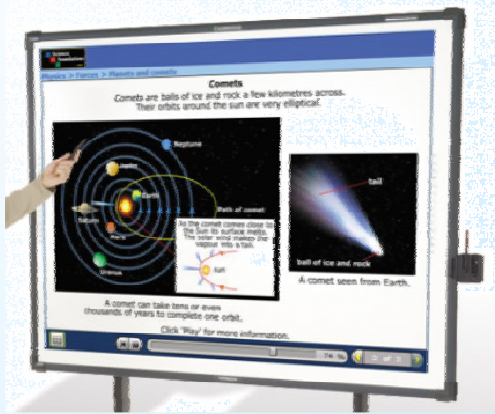

The only Audio Visual Supplier you will ever need!

When They Have Gone ..... They Have Gone !!!!

HITACHI Inspire the Next

Hitachi Cambridge 77" Interactive Whiteboards

The Cambridge Board is the most advanced interactive teaching aid on the market, offering unparalleled durability, speed and accuracy.

Linked to a PC and projector it can help build exciting dynamic and inspirational lessons through its unique suite of software, which is easy to use and fully customisable. To match its versatility, the Cambridge Board can capture data faster than most people can write, so there are none of the delays inherent in some competitive products, which can interrupt the natural rhythm of a teacher in full creative flow. Capturing pen strokes at around 3 metres per second at a resolution higher than most desktop printers, the Cambridge Board is the fastest and most accurate whiteboard available. Designed from the outset for teaching environments, the Cambridge Board is the toughest in its class, with robust electromagnetic technology, providing a screen that is very difficult to damage, even under the rigorous write/clean cycles of conventional whiteboard use.

PRICE TO YOU £550 + VAT

- Versatile and easy to use Very durable - tough enough to use as an ordinary whiteboard
- Provides the highest resolution available and tracks faster than most people can write!
- Equipped with 2 non-scratch rechargeable electronic pens which give a smooth, natural feel
- Re-chargeable pen holder also included. This can be mounted and run from the board or can be powered from the separate power supply.
- Large surface area for imagery display
- 14 pen operated buttons that appear on both sides of the board to benefit both right and left-handed users
- Can be powered through the USB interface Bluetooth ready
- Includes Latest StarBoard Software V.7.2 Can be resurfaced at a fraction of the cost of a new board
- Dimensions: 1327x1747x49mm (hwxwd) Weight: 24kg Very durable - tough enough to use as an ordinary whiteboard

3 Years Warranty

STOCK CLEARANCE
ONLY 60 Boards Available
(RRP - £1499 +VAT)

CDEC Limited, Unit 1, Faraday Way, Orpington, Kent. BR5 3QW

Tel: 0870 220 3231

Fax: 0870 220 3341

Web: www.cdec.co.uk

Email: sales@cdec.co.uk